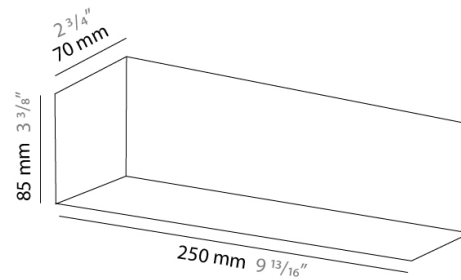

TOY SURFACE

D83281-PSS

GENERAL

Series: Toy

Brand: Panzeri

Division: Design

Mounting Type: Surface

Mounting Location: Wall

PHYSICAL

Shape: Rectangle

Length (mm): 250

Length (in): $9 \frac{13}{16}$

Height (mm): 70

Height (in): $2 \frac{3}{4}$

Extension (mm): 85

Extension (in): $3 \frac{3}{8}$

Light Distribution: Direct / Indirect

Weight (kg): 0.82

Weight (lbs): 1.8

Diffuser: Frost White Glass

Fixture Material: Metal

ELECTRICAL

Lamp Type: LED

Input Wattage (W): 13

Total Output Wattage (W): 12

Driver Included: Yes

Driver Location: Integrated

Driver Type: Integral LED driver, 700mA (Dimming and 277V options available with remote driver sold separately)

LED

Color Temperature (°K): 3000

Max. Delivered Lumen (lm): 938

CRI: >80 CRI

OPTICAL

RATINGS AND CERTIFICATIONS

Certified By: CSA Certified to UL and CSA Standards

IP rating: IP20