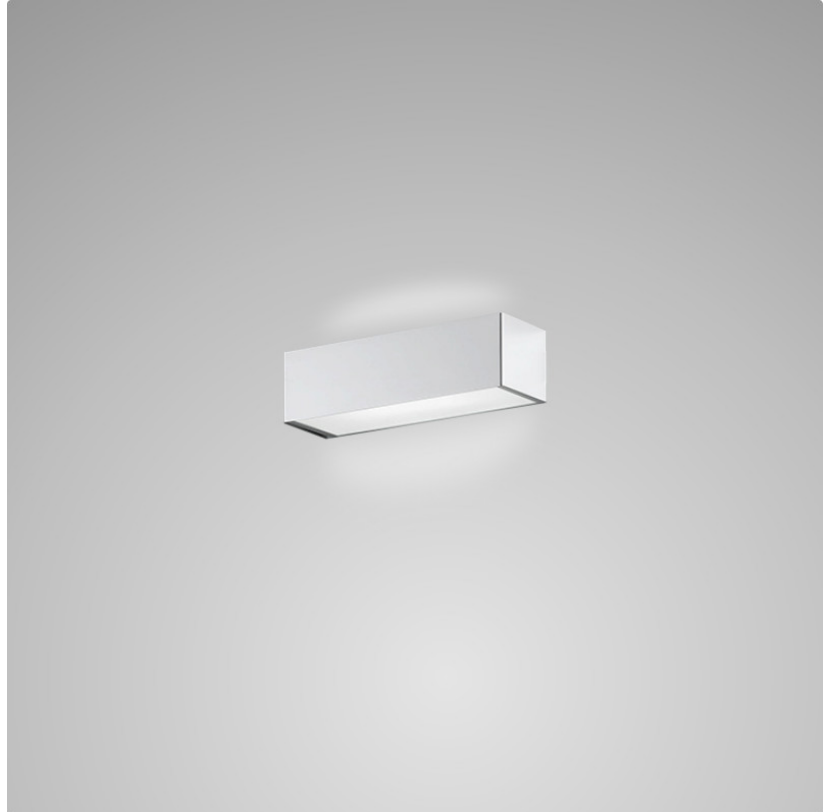

TOY SURFACE

D83139

GENERAL

Series: Toy _____
Brand: Panzeri _____
Division: Design _____
Mounting Type: Surface _____
Mounting Location: Wall _____
Subcategory: Ambient _____

PHYSICAL

Shape: Rectangle _____
Length (mm): 250 _____
Length (in): 9 ⁷/₁₆ _____
Height (mm): 70 _____
Height (in): 2 ³/₄ _____
Extension (mm): 85 _____
Extension (in): 3 ¹/₄ _____
Light Distribution: Direct / Indirect _____
Weight (kg): 0.9 _____
Weight (lbs): 2 _____
Diffuser: Frost White Glass _____
Fixture Finish: SST _____
Fixture Material: Metal _____

ELECTRICAL

Number of Lamps: 1 _____
Lamp Type: CFL _____
Bulb Included: Bulb Not Included _____
Total Output Wattage (W): 26 _____
Max. Wattage Per Lamp (W): 26 _____
Lamp Base: GX24-q3 _____
Driver Included: Yes _____
Driver Type: Ballast - 120Vac - Non-dimming _____
Input Voltage (V): 120 _____

LED

OPTICAL

RATINGS AND CERTIFICATIONS

Certified By: CSA Certified to UL and CSA Standards _____
IP rating: IP40 _____