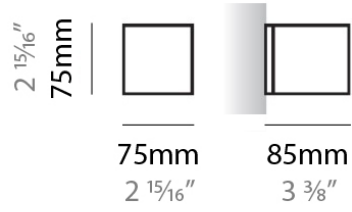

PROJECT
TYPE
NOTES
QUANTITY
DATE

TOY SURFACE

D83147-WHI

GENERAL

Series: Toy
Brand: Panzeri
Division: Design
Mounting Type: Surface
Mounting Location: Wall

PHYSICAL

Shape: Square
Length (mm): 75
Length (in): 2 ¹⁵/₁₆
Height (mm): 75
Height (in): 2 ¹⁵/₁₆
Extension (mm): 85
Extension (in): 3 ³/₈
Light Distribution: Direct / Indirect
Weight (kg): 0.6
Weight (lbs): 1
Diffuser: Frost White Glass
Fixture Material: Metal

ELECTRICAL

Number of Lamps: 1
Lamp Type: LED Retrofit / Halogen
Bulb Included: Bulb Not Included
Total Output Wattage (W): 3 / 35
Max. Wattage Per Lamp (W): 3 / 35
Lamp Base: G9
Input Voltage (V): 120

LED

OPTICAL

RATINGS AND CERTIFICATIONS

Certified By: CSA Certified to UL and CSA Standards
IP rating: IP20