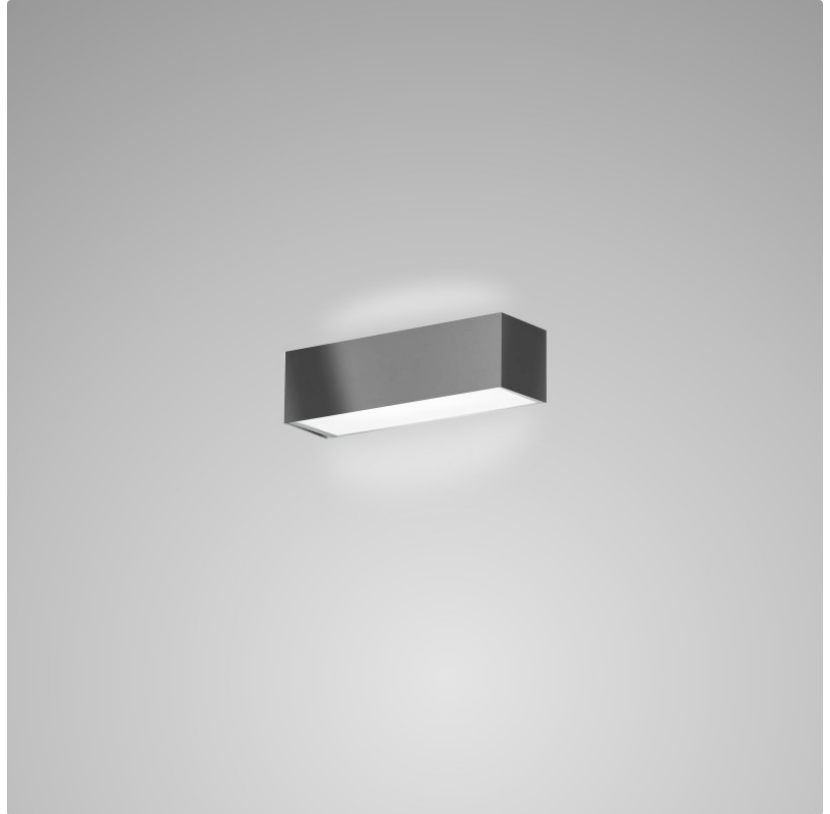

TOY SURFACE

D83281-PSS

GENERAL

Series: Toy

Brand: Panzeri

Division: Design

Mounting Type: Surface

Mounting Location: Wall

PHYSICAL

Shape: Rectangle

Length (mm): 250

Length (in): $9 \frac{13}{16}$

Height (mm): 70

Height (in): $2 \frac{3}{4}$

Extension (mm): 85

Extension (in): $3 \frac{3}{8}$

Light Distribution: Direct / Indirect

Weight (kg): 0.82

Weight (lbs): 1.8

Diffuser: Frost White Glass

Fixture Material: Metal

ELECTRICAL

Lamp Type: LED

Input Wattage (W): 13

Total Output Wattage (W): 12

Driver Included: Yes

Driver Location: Integrated

Driver Type: Integral LED driver, 700mA (Dimming and 277V options available with remote driver sold separately)

LED

Color Temperature (°K): 3000

Max. Delivered Lumen (lm): 938

CRI: >80 CRI

OPTICAL

RATINGS AND CERTIFICATIONS

Certified By: CSA Certified to UL and CSA Standards

IP rating: IP20