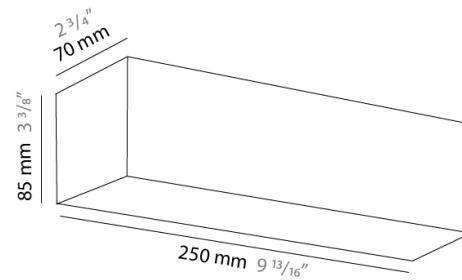

TOY SURFACE

D83281-MSS

GENERAL

Series: Toy _____

Brand: Panzeri _____

Division: Design _____

Mounting Type: Surface _____

Mounting Location: Wall _____

PHYSICAL

Shape: Rectangle _____

Length (mm): 250 _____

Length (in): $9 \frac{13}{16}$ _____

Height (mm): 70 _____

Height (in): $2 \frac{3}{4}$ _____

Extension (mm): 85 _____

Extension (in): $3 \frac{3}{8}$ _____

Light Distribution: Direct / Indirect _____

Weight (kg): 0.82 _____

Weight (lbs): 1.8 _____

Diffuser: Frost White Glass _____

Fixture Material: Metal _____

ELECTRICAL

Lamp Type: LED _____

Input Wattage (W): 13 _____

Total Output Wattage (W): 12 _____

Driver Included: Yes _____

Driver Location: Integrated _____

Driver Type: Integral LED driver, 700mA (Dimming and 277V options available with remote driver sold separately) _____

LED

Color Temperature (°K): 3000 _____

Max. Delivered Lumen (lm): 938 _____

CRI: >80 CRI _____

OPTICAL

RATINGS AND CERTIFICATIONS

Certified By: CSA Certified to UL and CSA Standards _____

IP rating: IP20 _____