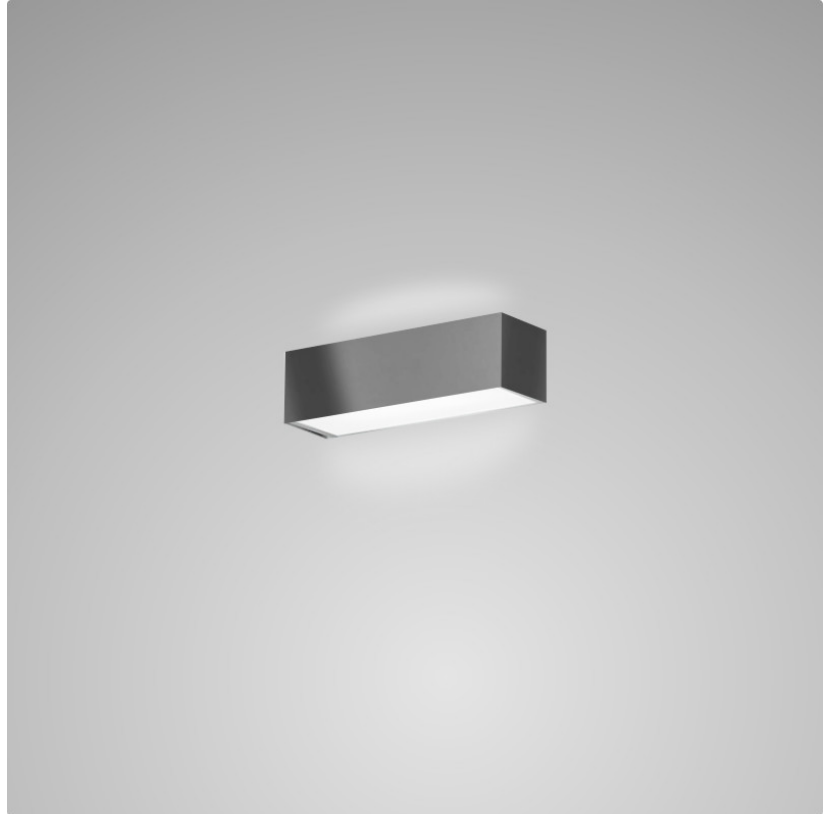

TOY SURFACE

D83138

GENERAL

Series: Toy _____
Brand: Panzeri _____
Division: Design _____
Mounting Type: Surface _____
Mounting Location: Wall _____
Subcategory: Ambient _____

PHYSICAL

Shape: Rectangle _____
Length (mm): 250 _____
Length (in): 9 ⁷/₁₆ _____
Height (mm): 70 _____
Height (in): 2 ³/₄ _____
Extension (mm): 85 _____
Extension (in): 3 ¹/₄ _____
Light Distribution: Direct / Indirect _____
Weight (kg): 0.9 _____
Weight (lbs): 2 _____
Diffuser: Frost White Glass _____
Fixture Finish: SST _____
Fixture Material: Metal _____

ELECTRICAL

Number of Lamps: 1 _____
Lamp Type: CFL _____
Bulb Included: Bulb Not Included _____
Total Output Wattage (W): 26 _____
Max. Wattage Per Lamp (W): 26 _____
Lamp Base: GX24-q3 _____
Driver Included: Yes _____
Driver Type: Ballast - 120Vac - Non-dimming _____
Input Voltage (V): 120 _____

LED

OPTICAL

RATINGS AND CERTIFICATIONS

Certified By: CSA Certified to UL and CSA Standards _____
IP rating: IP40 _____