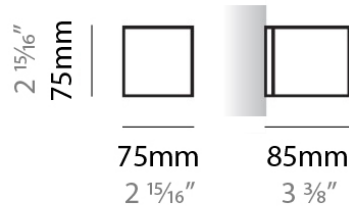

PROJECT
TYPE
NOTES
QUANTITY
DATE

TOY SURFACE

D83147-MSS

GENERAL

Series: Toy
Brand: Panzeri
Division: Design
Mounting Type: Surface
Mounting Location: Wall

PHYSICAL

Shape: Square
Length (mm): 75
Length (in): 2 ¹⁵/₁₆
Height (mm): 75
Height (in): 2 ¹⁵/₁₆
Extension (mm): 85
Extension (in): 3 ³/₈
Light Distribution: Direct / Indirect
Weight (kg): 0.6
Weight (lbs): 1
Diffuser: Frost White Glass
Fixture Material: Metal

ELECTRICAL

Number of Lamps: 1
Lamp Type: LED Retrofit / Halogen
Bulb Included: Bulb Not Included
Total Output Wattage (W): 3 / 35
Max. Wattage Per Lamp (W): 3 / 35
Lamp Base: G9
Input Voltage (V): 120

LED

Nominal Lumen (lm): 650

OPTICAL

RATINGS AND CERTIFICATIONS

Certified By: CSA Certified to UL and CSA Standards
IP rating: IP20