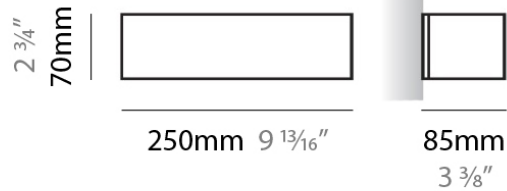

TOY SURFACE

D83139

GENERAL

Series: Toy _____
Brand: Panzeri _____
Division: Design _____
Mounting Type: Surface _____
Mounting Location: Wall _____
Subcategory: Ambient _____

PHYSICAL

Shape: Rectangle _____
Length (mm): 250 _____
Length (in): 9 ⁷/₁₆ _____
Height (mm): 70 _____
Height (in): 2 ³/₄ _____
Extension (mm): 85 _____
Extension (in): 3 ¹/₄ _____
Light Distribution: Direct / Indirect _____
Weight (kg): 0.9 _____
Weight (lbs): 2 _____
Diffuser: Frost White Glass _____
Fixture Finish: SST _____
Fixture Material: Metal _____

ELECTRICAL

Number of Lamps: 1 _____
Lamp Type: CFL _____
Bulb Included: Bulb Not Included _____
Total Output Wattage (W): 26 _____
Max. Wattage Per Lamp (W): 26 _____
Lamp Base: GX24-q3 _____
Driver Included: Yes _____
Driver Type: Ballast - 120Vac - Non-dimming _____
Input Voltage (V): 120 _____

LED

OPTICAL

RATINGS AND CERTIFICATIONS

Certified By: CSA Certified to UL and CSA Standards _____
IP rating: IP40 _____